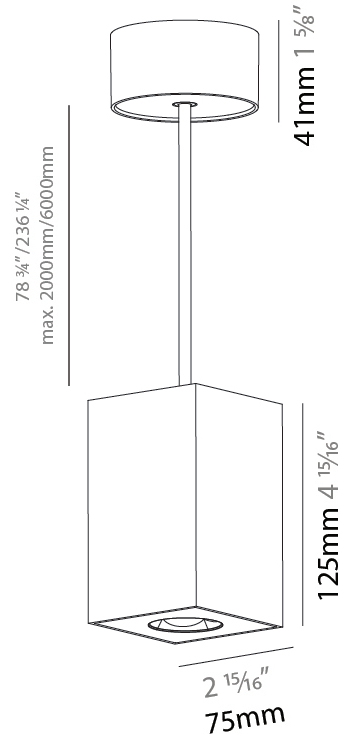

GENERAL

Series: Oiko Pro Square
Partner: Prolicht
Division: Architectural
Installation: Suspension
Product Type: Pendant
Mounting Location: Ceiling
Light Distribution: Direct

PHYSICAL

Shape: Cylinder
Length (mm): 75
Length (in): 2 ¹⁵/₁₆
Width (mm): 75
Width (in): 2 ¹⁵/₁₆
Height (mm): 125
Height (in): 4 ¹⁵/₁₆
Weight (kg): 0.769

Fixture Finish: SSR / BKV / CWI / CRY / HAB / UFT / ITA / RUA / FTG / MYG / LOD / PUS / FRO / FUP / KIA / POP / BLS / SPG / MEY / GOH / CHC / COM / ABZ / JAG / OBR / MOS / ROR

Fixture Material: Metal
Cable Details: 2000mm / 6000mm Cable - Options : Transparent, Black, White, Red, Orange

ELECTRICAL

Lamp Type: LED (Zhaga Standard)
Input Wattage (W): 12.9
Dimming: Tri-Mode (Non-Dimming and Phase Dimming (120Vac only) and 0-10V Dimming)
Driver Included: No
Driver Location: Remote
Driver Type: Constant Current - Universal
Driver Class: Class 2
Input Voltage (V): 120 - 277
Constant Current (MA): 350

LED

Color Temperature (°K): 2700 / 3000 / 3500 / 4000
Max. Delivered Lumen (lm): 1293 / 1289 / 1350 / 1362
Nominal Lumen (lm): 1473 / 1468 / 1538 / 1552
CRI: >90 CRI
Lamp Life (hrs): 50000

OPTICAL

Reflector°: 50
Adjustability: Fixed

RATINGS AND CERTIFICATIONS

Certified By: Certified for North American Standards
IP rating: IP20