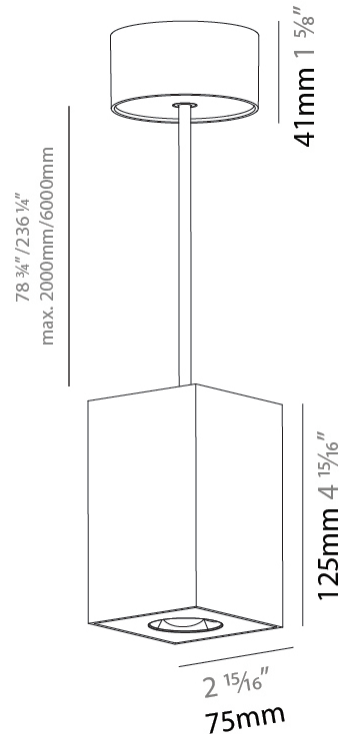

GENERAL

Series: Oiko Pro Square
Partner: Prolicht
Division: Architectural
Installation: Suspension
Product Type: Pendant
Mounting Location: Ceiling
Light Distribution: Direct

PHYSICAL

Shape: Square
Length (mm): 75
Length (in): 2 ¹⁵/₁₆
Width (mm): 75
Width (in): 2 ¹⁵/₁₆
Height (mm): 125
Height (in): 4 ⁷/₁₆
Weight (kg): 0.769
Fixture Finish: SSR / BKV / CWI / CRY / HAB / UFT / ITA / RUA / FTG / MYG / LOD / PUS / FRO / FUP / KIA / POP / BLS / SPG / MEY / GOH / CHC / COM / ABZ / JAG / OBR / MOS / ROR
Fixture Material: Metal
Cable Details: 2000mm / 6000mm Cable - Options : Transparent, Black, White, Red, Orange

ELECTRICAL

Lamp Type: LED (Zhaga Standard)
Input Wattage (W): 12.9
Dimming: Tri-Mode (Non-Dimming and Phase Dimming (120Vac only) and 0-10V Dimming)
Driver Included: No
Driver Location: Remote
Driver Type: Constant Current - Universal
Driver Class: Class 2
Input Voltage (V): 120 - 277
Constant Current (MA): 350

LED

Color Temperature (°K): 2700 / 3000 / 3500 / 4000
Max. Delivered Lumen (lm): 1218 / 1214 / 1272 / 1283
Nominal Lumen (lm): 1473 / 1468 / 1538 / 1552
CRI: >90 CRI
Lamp Life (hrs): 50000

OPTICAL

Reflector°: 34
Adjustability: Fixed

RATINGS AND CERTIFICATIONS

Certified By: Certified for North American Standards
IP rating: IP20