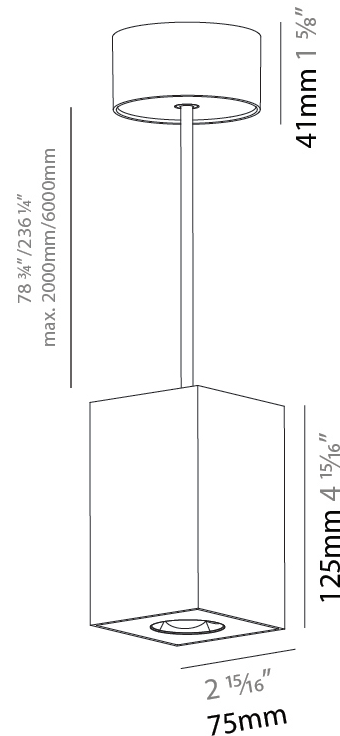

GENERAL

Series: Oiko Pro Square
Partner: Prolicht
Division: Architectural
Installation: Suspension
Product Type: Pendant
Mounting Location: Ceiling
Light Distribution: Direct

PHYSICAL

Shape: Square
Length (mm): 75
Length (in): 2 ¹⁵/₁₆
Width (mm): 75
Width (in): 2 ¹⁵/₁₆
Height (mm): 125
Height (in): 4 ¹⁵/₁₆
Weight (kg): 0.769
Fixture Finish: SSR / BKV / CWI / CRY / HAB / UFT / ITA / RUA / FTG / MYG / LOD / PUS / FRO / FUP / KIA / POP / BLS / SPG / MEY / GOH / CHC / COM / ABZ / JAG / OBR / MOS / ROR
Fixture Material: Metal
Cable Details: 2000mm / 6000mm Cable - Options : Transparent, Black, White, Red, Orange

ELECTRICAL

Lamp Type: LED (Zhaga Standard)
Input Wattage (W): 12.9
Dimming: Tri-Mode (Non-Dimming and Phase Dimming (120Vac only) and 0-10V Dimming)
Driver Included: No
Driver Location: Remote
Driver Type: Constant Current - Universal
Driver Class: Class 2
Input Voltage (V): 120 - 277
Constant Current (MA): 350

LED

Color Temperature (°K): 2700 / 3000 / 3500 / 4000
Max. Delivered Lumen (lm): 1377 / 1372 / 1438 / 1451
Nominal Lumen (lm): 1473 / 1468 / 1538 / 1552
CRI: >90 CRI
Lamp Life (hrs): 50000

OPTICAL

Reflector°: 60
Adjustability: Fixed

RATINGS AND CERTIFICATIONS

Certified By: Certified for North American Standards
IP rating: IP20